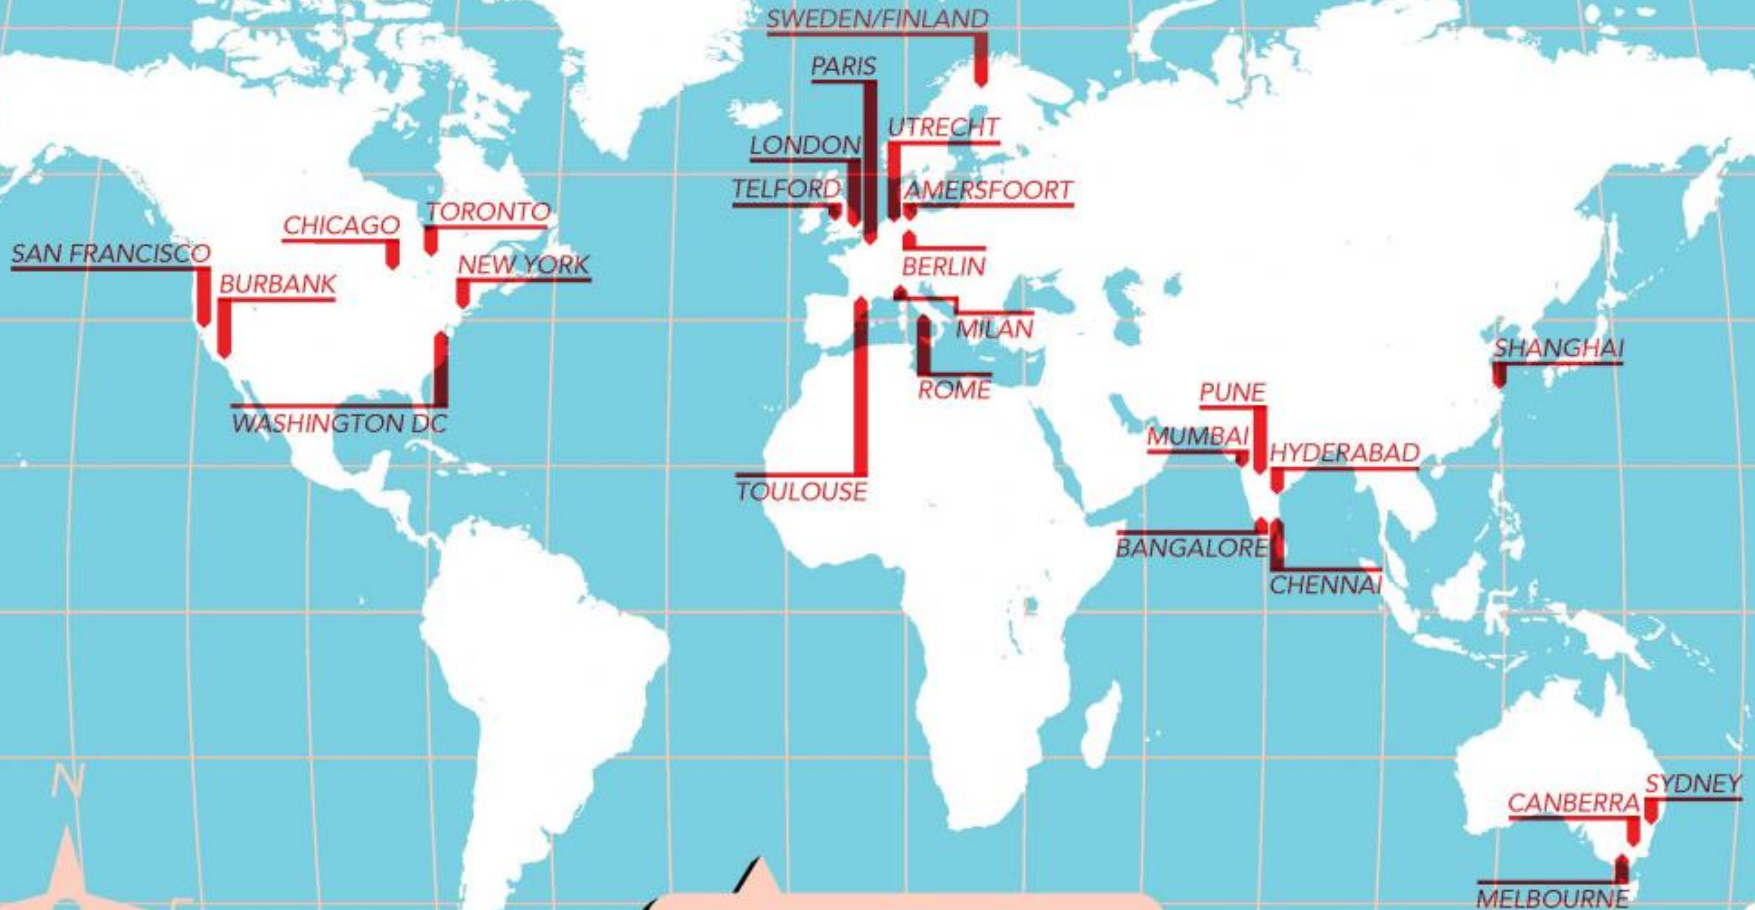

# THE GLOBAL ASE CAPABILITY

- FIXED ASE CENTERS
- WE CAN GO MOBILE ANYWHERE!

MG Taylor

EY

Capgemini Consulting

the difference

“The environment influences human behaviour.”

Среда влияет на поведение человека”