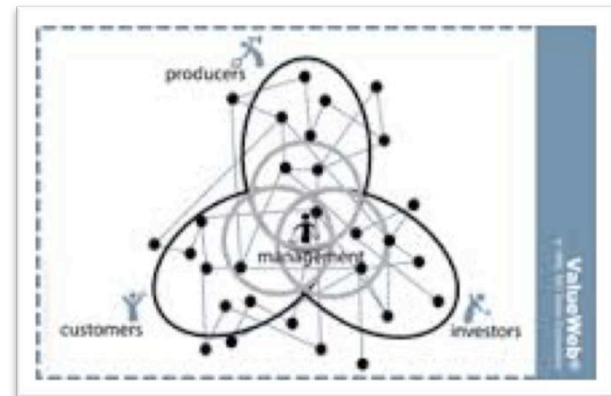

“The future is only rational in hindsight.”

‘Будущее кажется рациональным только задним числом.’ MG Taylor axiom